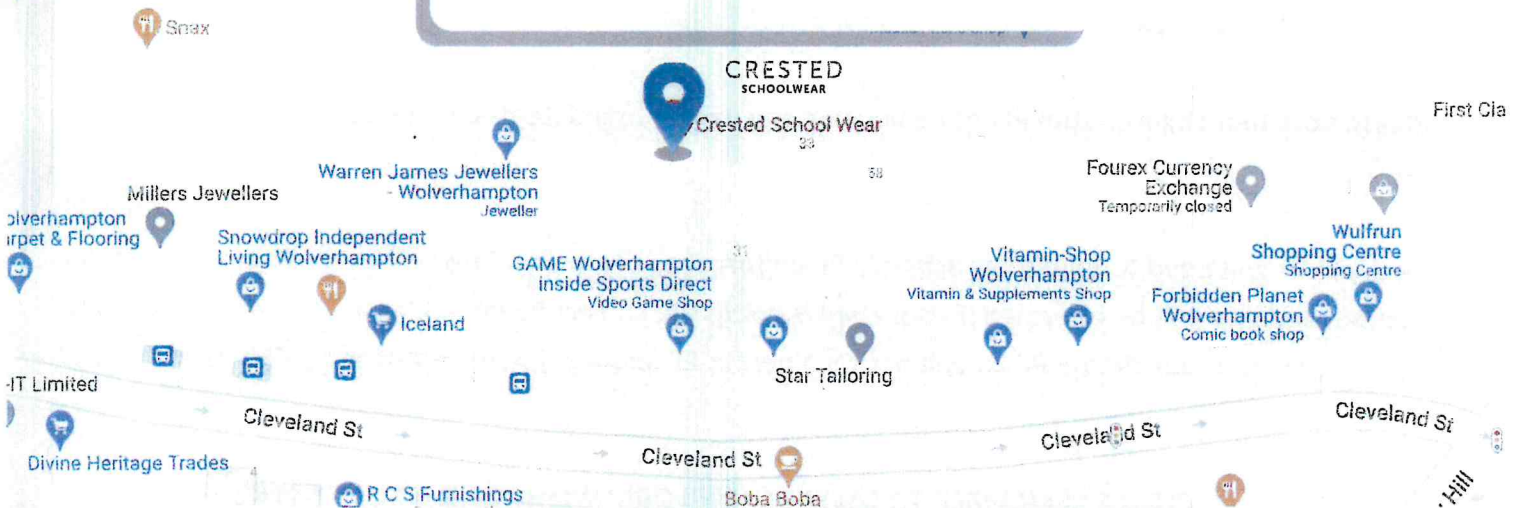

# CRESTED SCHOOLWEAR

IN PARTNERSHIP WITH TRUTEX SCHOOLWEAR

HOW TO FIND US

CRESTED SCHOOLWEAR  
WOLVERHAMPTON STORE

Society Wolverhampton

CRESTED SCHOOLWEAR | WOLVERHAMPTON

Units 26 27 Wulfrun Shopping Centre, Wolverhampton, WV1 3HG